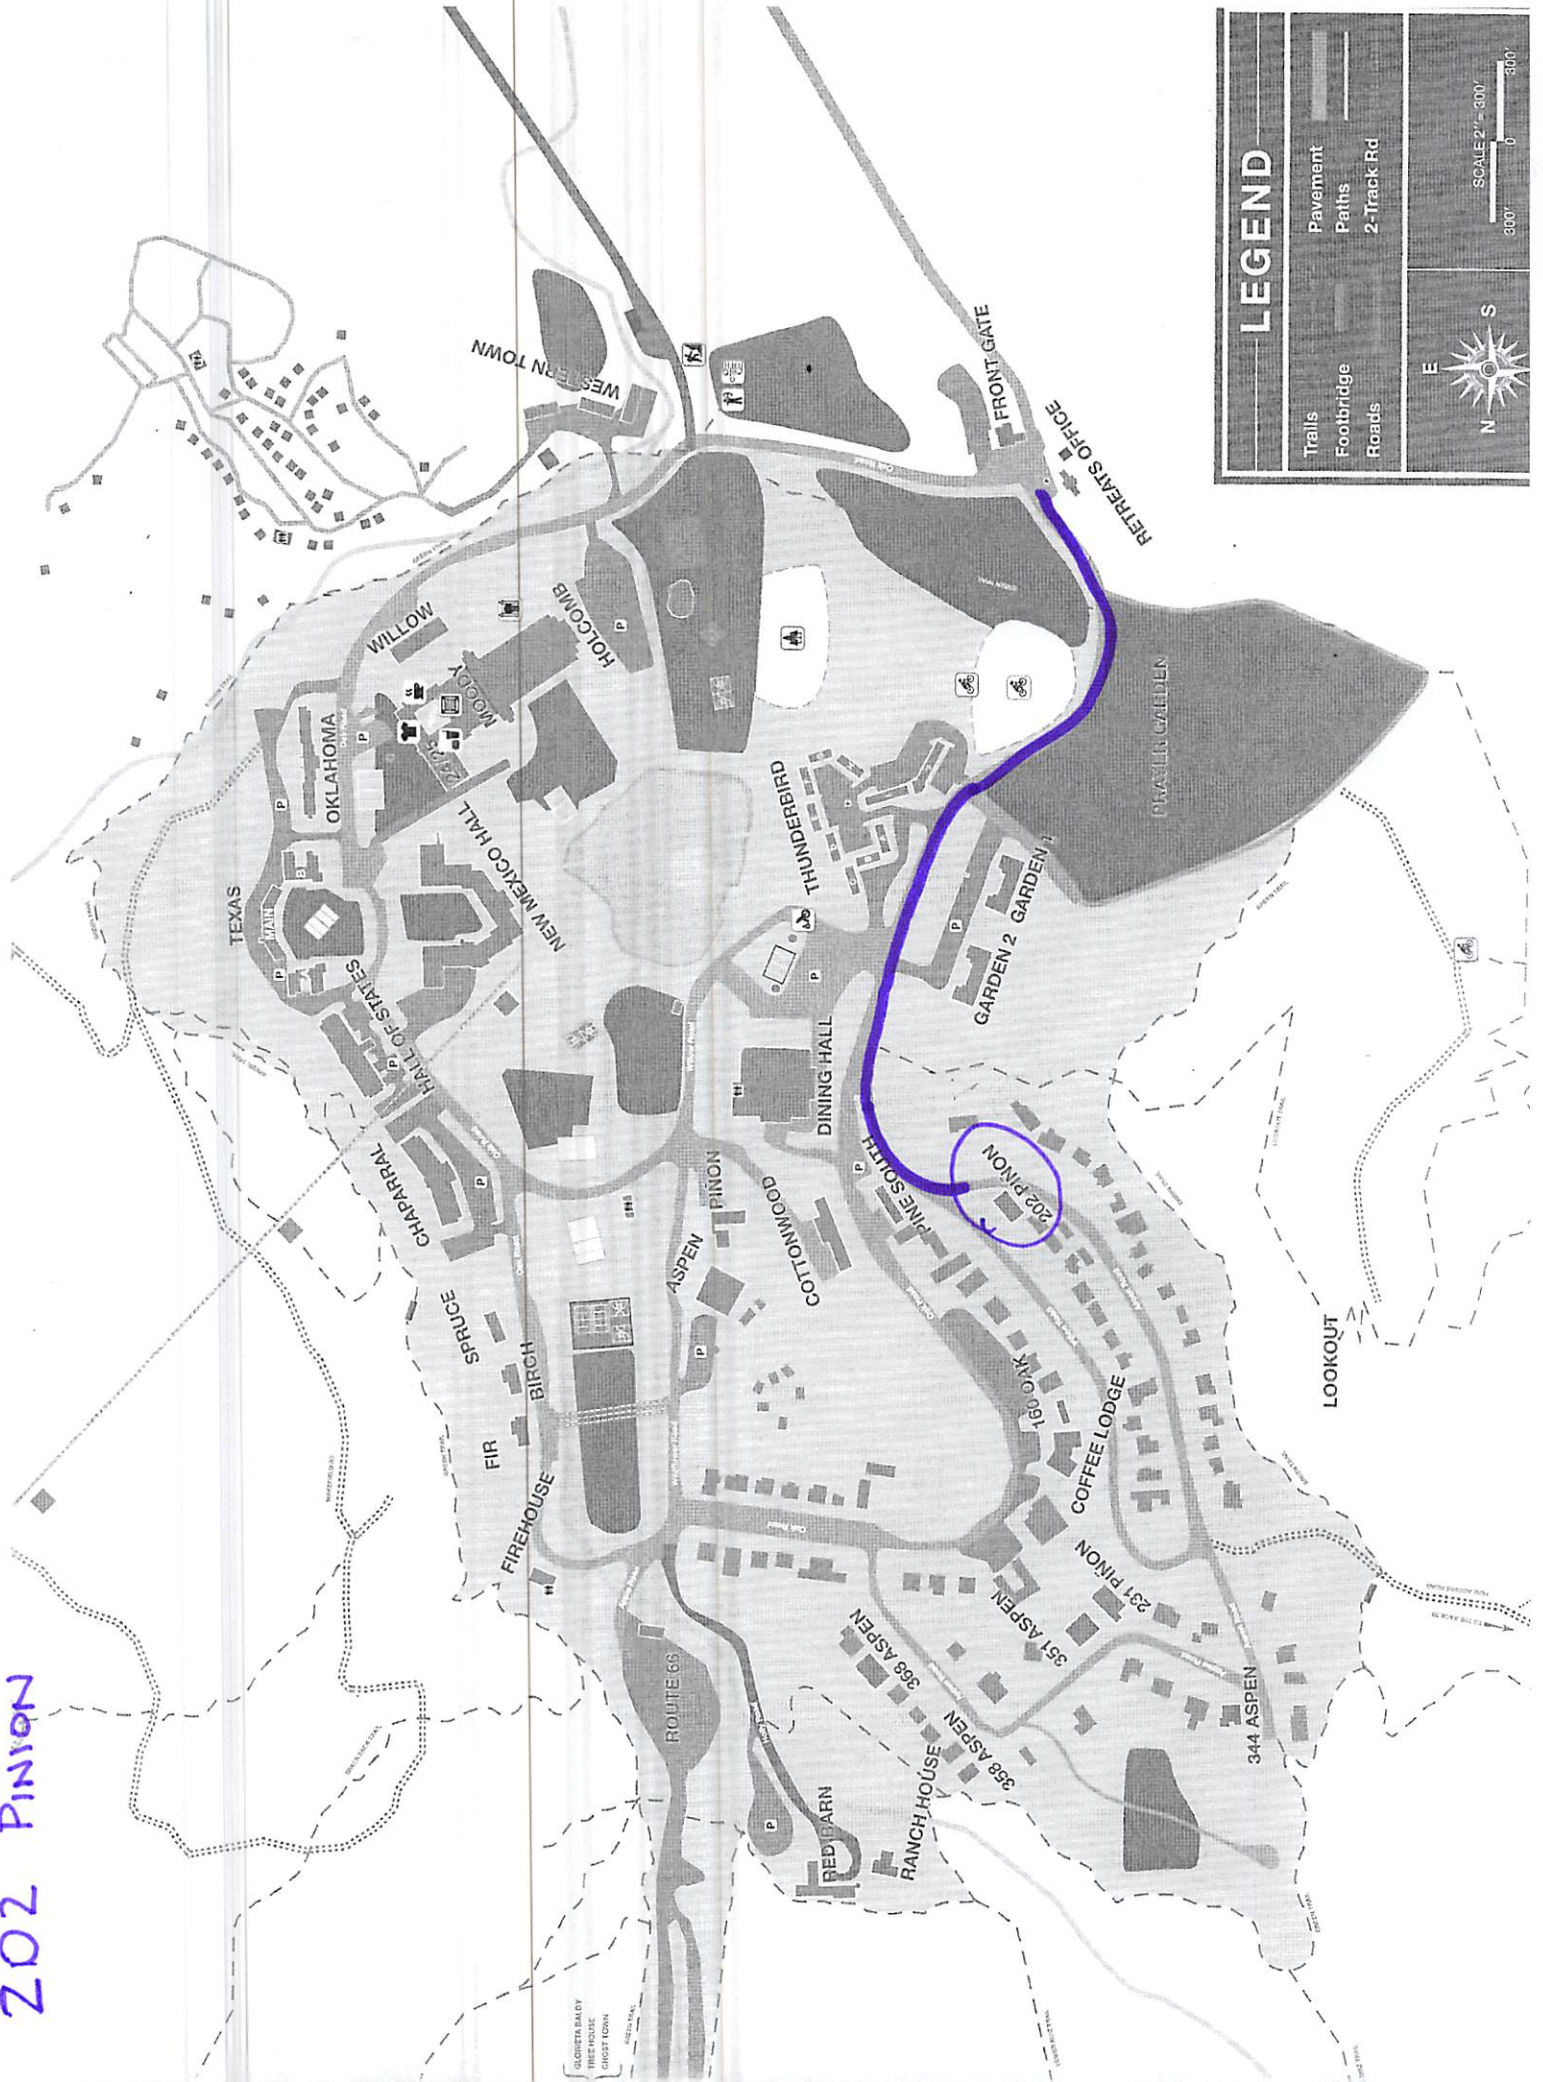

202 PINION

LEGEND

- Trails
- Pavement
- Paths
- 2-Track Rd
- Footbridge
- Roads

SCALE 2" = 300'
300' 0 300'